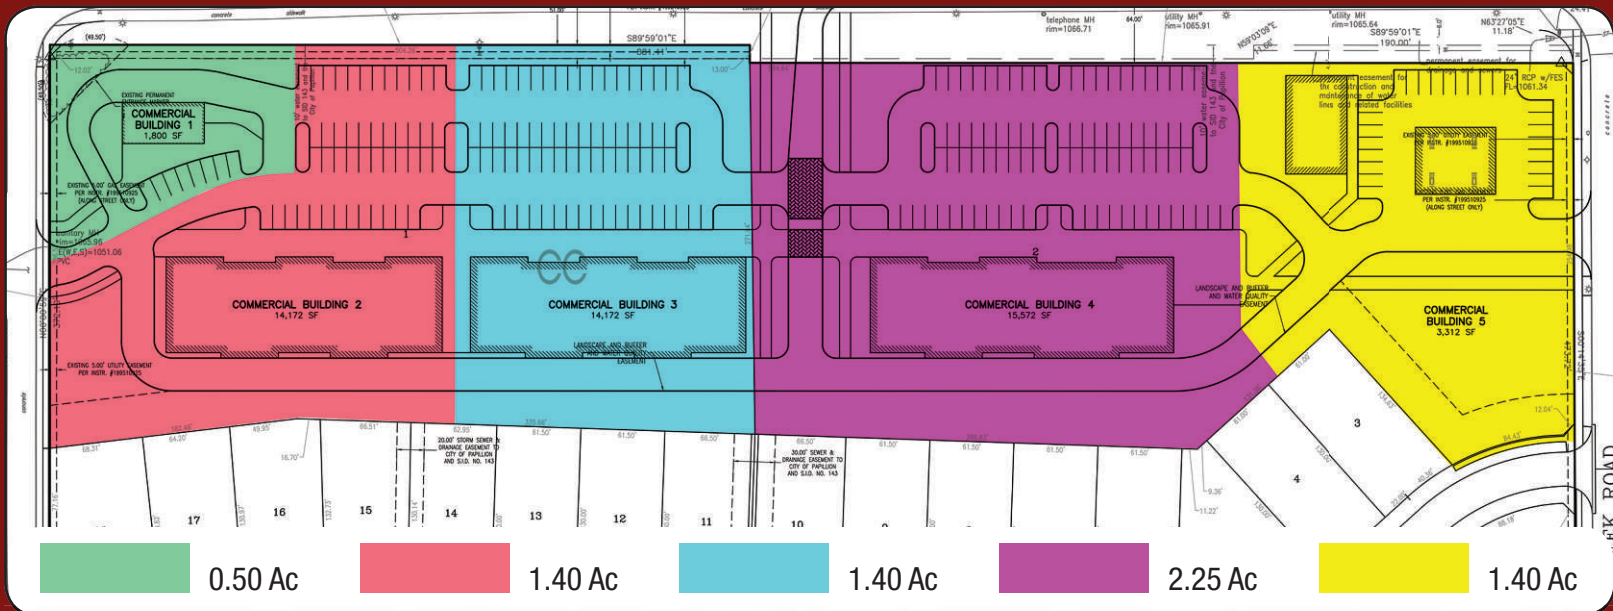

Eagle Ridge Village

60th and Cornhusker

Commercial Lots • Will Build To Suit

PRIME BUSINESS LOCATION • HIGH VISIBILITY • RESERVE NOW

Walt Slobotski
402-709-1244
wslobotski@npdodge.com